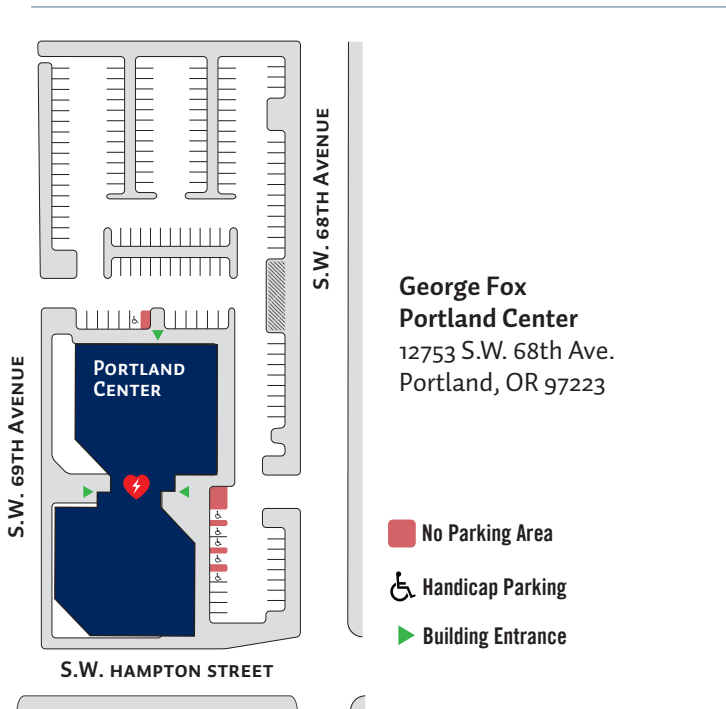

The **Austin Sports Complex** (soccer, lacrosse, tennis, track & field) is approximately a half mile north of campus on Center Street.

The **George Fox Medical Sciences Building** is approximately 1.5 miles east of campus on the corner of Hayes Street and Werth Boulevard.