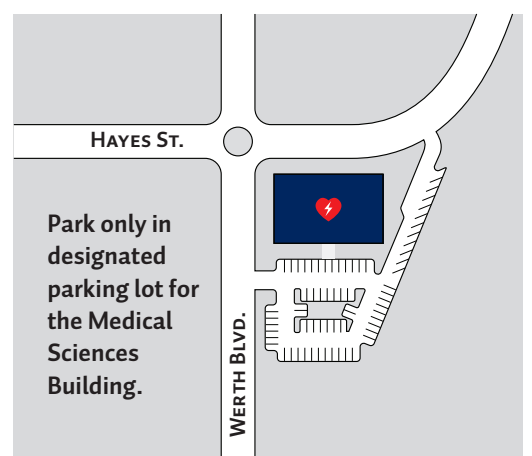

The **Austin Sports Complex** (soccer, lacrosse, tennis, track & field) is approximately a half mile north of campus on Center Street.

The **George Fox Medical Sciences Building** is approximately 1.5 miles east of campus on the corner of Hayes Street and Werth Boulevard.