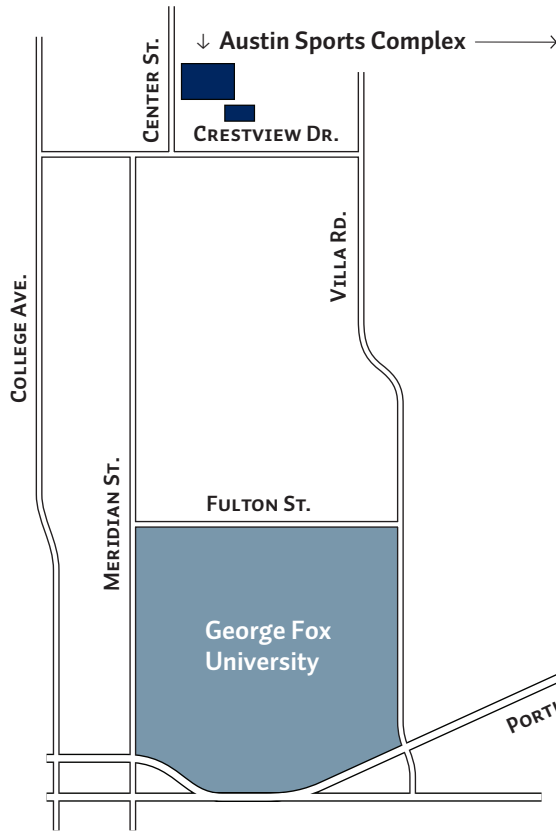

The **Austin Sports Complex** (soccer, lacrosse, tennis, track & field) is approximately a half mile north of campus on Center Street.

The **George Fox Medical Sciences Building** is approximately 1.5 miles east of campus on the corner of Hayes Street and Werth Boulevard.