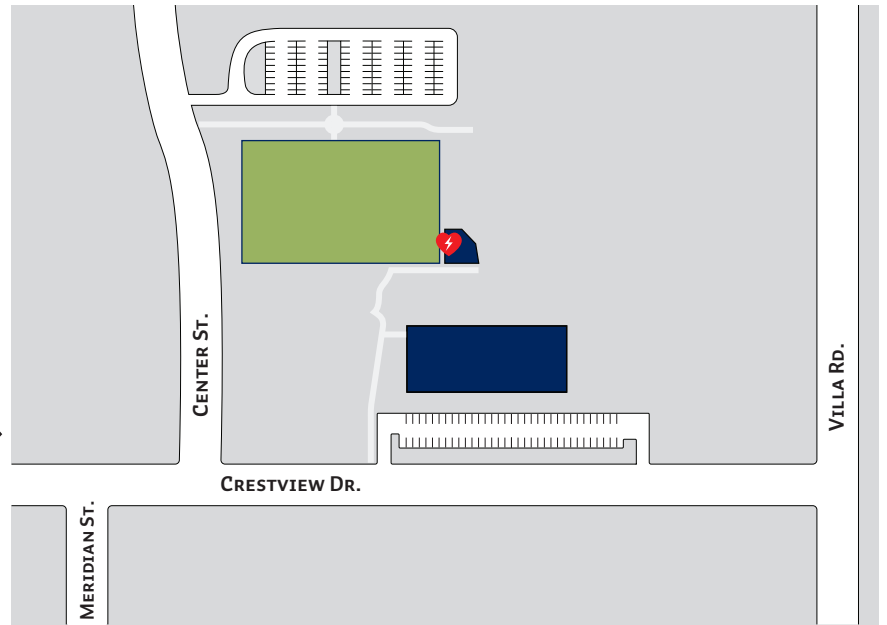

The **Austin Sports Complex** (soccer, lacrosse, tennis, track & field) is approximately a half mile north of campus on Center Street.

The **George Fox Medical Sciences Building** is approximately 1.5 miles east of campus on the corner of Hayes Street and Werth Boulevard.